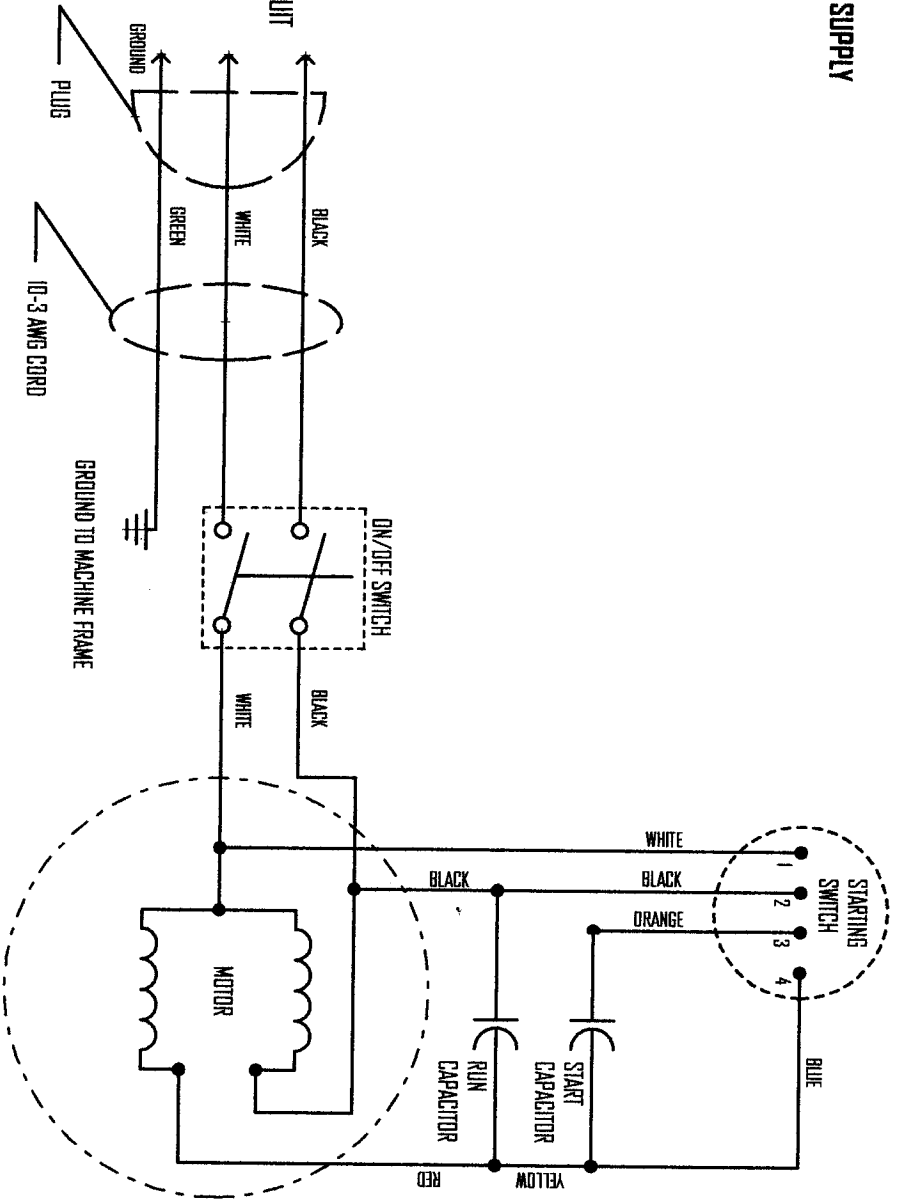

WARNING!
DISCONNECT POWER SUPPLY
BEFORE SERVICING

208 - 240 VOLTS
30A PROTECTED CIRCUIT
60 HZ
SINGLE PHASE
GROUNDED
POWER SUPPLY

GALAXY MOTOR - 7 1/2 HP 60HZ
MODEL NO. 6506-200
WIRING DIAGRAM I/05

Technical | 1-800-263-5667